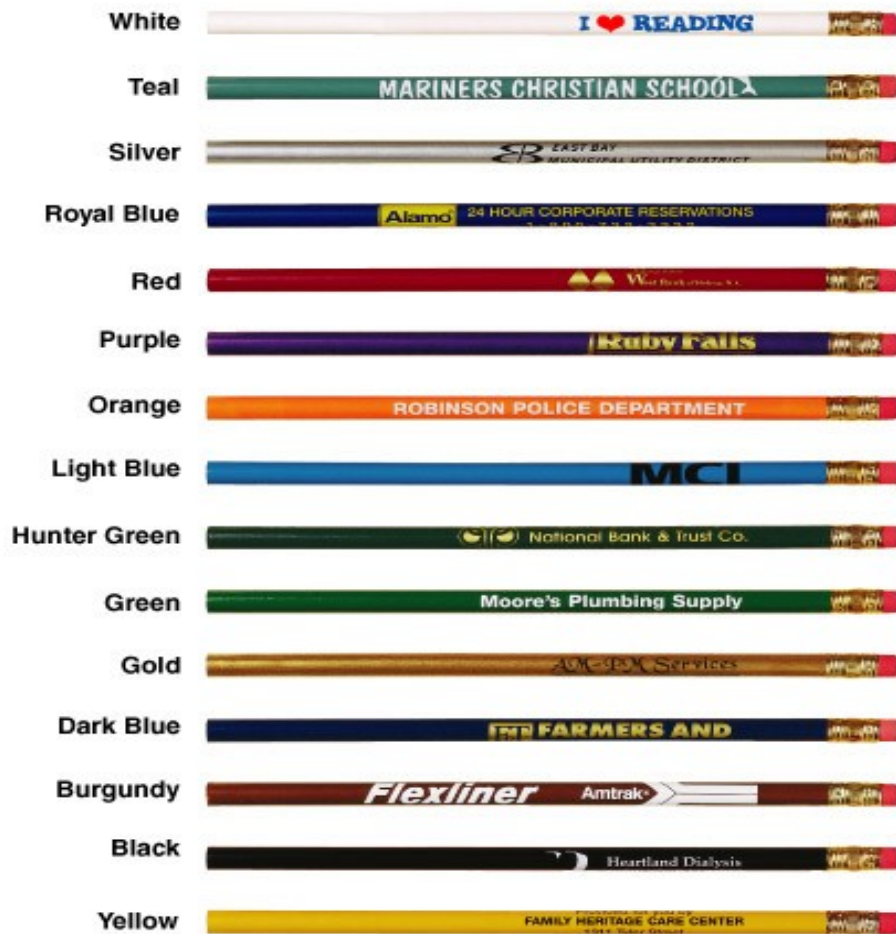

Ballistic branding

"if your custom print needs drive you crazy - GO BALLISTIC!"

2009 Back To School Specials

Get Your School Name in the Classroom with Custom Pencils

Quantity - Expires 7/1/2009	500	1000	2500	5000+
Promo Pricing	0.20	0.14	0.13	0.12

IMPRINT AREA: 13/16" H x 4-1/4" W SET-UP CHARGE: $30.00 (G) one time only.

SHIPPING WEIGHT: Approx. 15 lbs. per 1000. ACTUAL SIZE: 7-1/2" L.